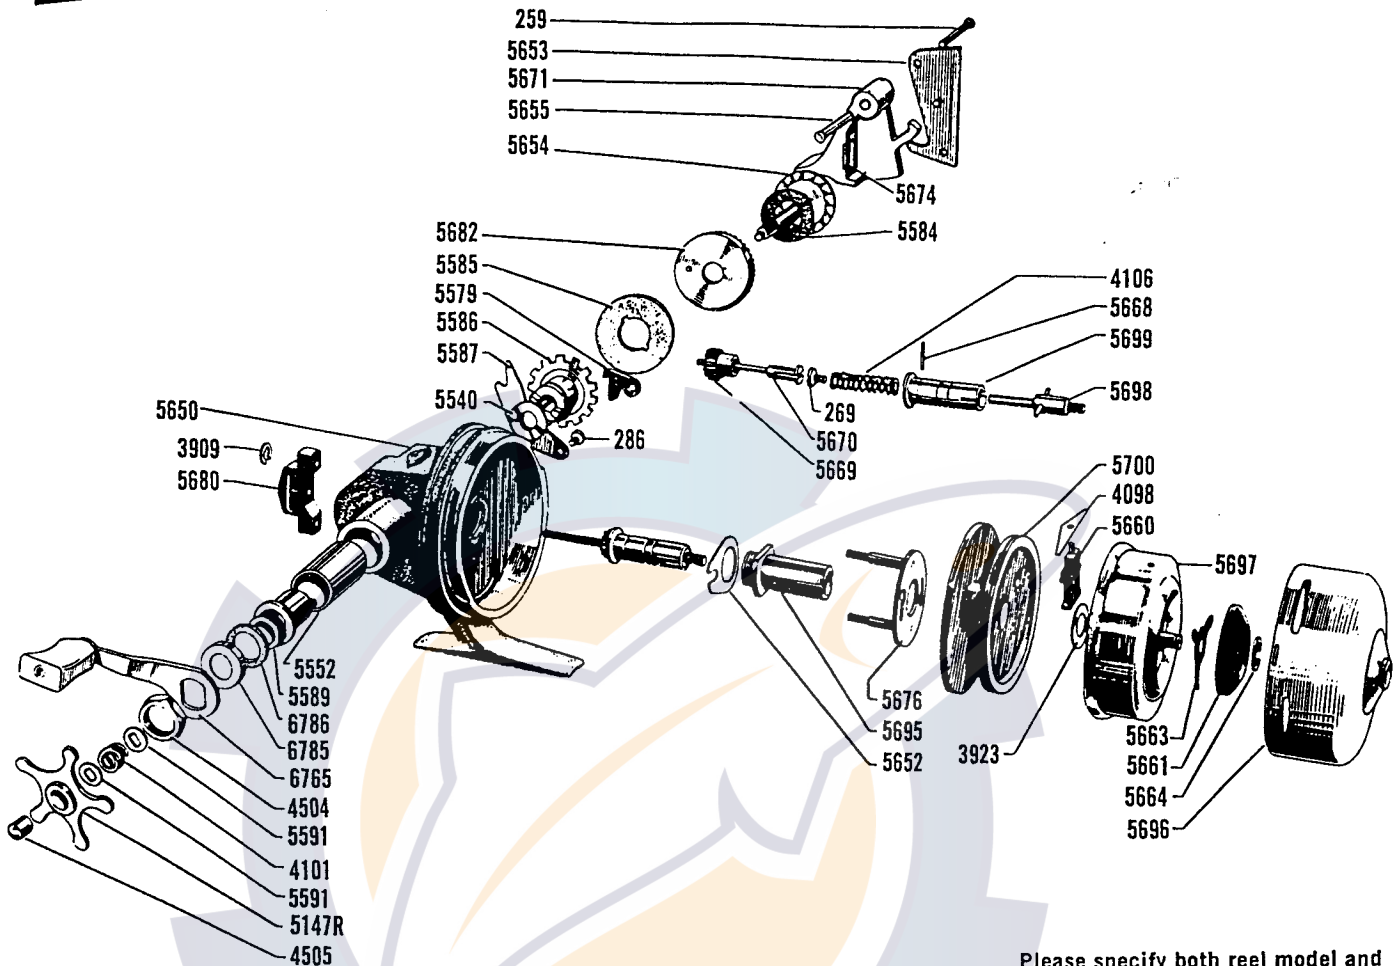

ABU-MATIC 70

Prices subject to change without notice

Please specify both reel model and part numbers when ordering.

No.	Part Name	Price	No.	Part Name	Price	No.	Part Name	Price
259	Side Plate Screw	(each) .15	5586	Anti Reverse Ratchet	1.00	5670	Throw Out Pin	.50
269	Spool Axle Screw	.10	5587	Ratchet Lock Arm	.25	5671	Line Release Trigger	.75
286	Lock Arm Screw	(each) .10	5589	Handle Bearing	1.00	5674	Release Trigger Plate	.10
3909	"C" Lock (each)	.10	5591	Brake Spring Washer	(each) .10	5676	Spool Mount	1.60
3923	Winding Cup Spacer	(each) .10	5650	Housing	4.75	5680	Oscillation Slide	.25
4098	Line Pick Up Spring	.10	5652	Pinion Bushing Lock	.10	5682	Drive Gear with Click Spring	2.50
4101	Brake Spring	.25	5653	Side Plate	.75	5695	Pinion Gear Bushing	2.10
4106	Main Axle Spring	.15	5654	Drive Shaft with Click Plate	1.25	5696	Bell Cover	3.00
4504	Handle Bearing Lock Nut	.25	5655	Release Trigger Bushing	.10	5697	Winding Cup	5.50
4505	Handle Lock Nut (left hand thread)	.15	5660	Line Pick Up	2.10	5698	Spool Axle	.60
5147R	Star Wheel	1.75	5661	Rubber Cushion	.60	5699	Axle Bearing	2.10
5540	Synchro Slide	.15	5663	Cushion Tension Spring	.10	5700	Spool, with Container	3.00
5552	Oilite Bushing	.50	5664	Cushion "C" Lock	.10	6765	Handle	1.75
5579	Anti Reverse Dog	.75	5668	Axle Bearing Pin	.10	6785	Dust Shield	.25
5584	Base Drag Washer	.10	5669	Pinion Gear	.75	6786	Felt Oil Retainer	.10
5585	Drag Pressure Plate	1.00				9228	Spool Container	.60

PARTS AND SERVICE AVAILABLE AT THE FOLLOWING REGIONAL FACTORY REPAIR DEPOTS:

**FACTORY SERVICE
RODS, REELS AND PARTS**

**SILICOTE SALES DIVISION
520 WEST 14th AVENUE
OSHKOSH, WISCONSIN 54902**

**NATE BUELL SERVICE CORPORATION
5013 N.E. 42nd STREET
PORTLAND, OREGON 97218**